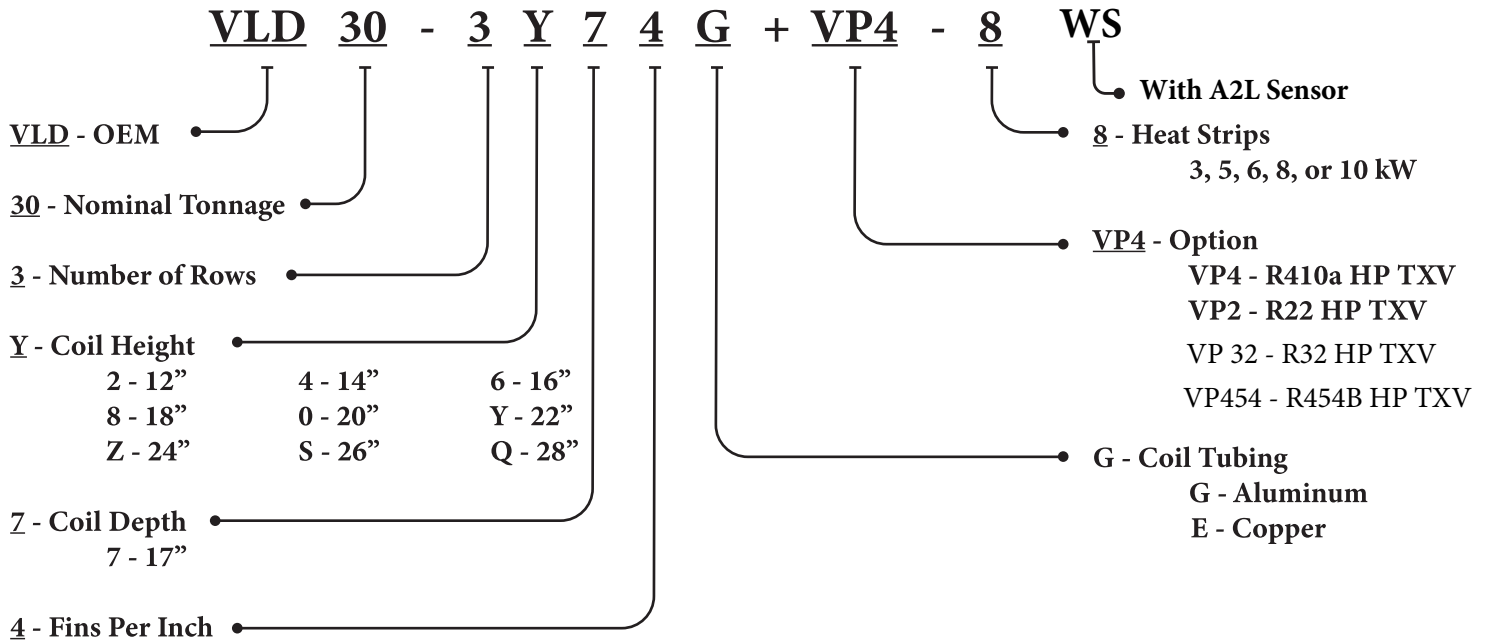

Wall/Stud Mounted Air Handler “VL*” Series (Mutli-Family)

**Multi-Family, Nursing Homes, Office Building, High-Rise and
Apartments Stud/Wall Mounted Application**

Cabinet Accessories Available:

**Louvered or Solid Panel
ouvered or So**