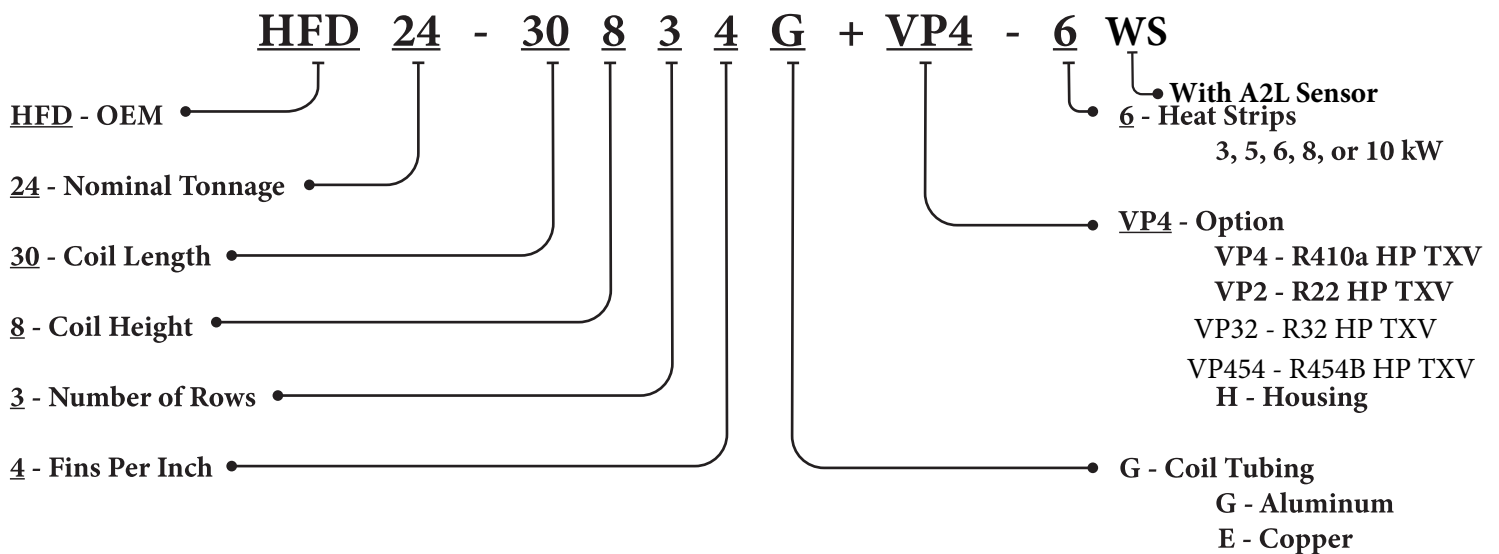

# Ceiling Mounted Air Handler “HF\*” Double Blower (Multi-Family)

**Multi-Family, Nursing Homes, Office Building, High-Rise and  
Apartments Furr-Down Ceiling Application**

**Air Handler referred to as “PanCake or Double Blower”**