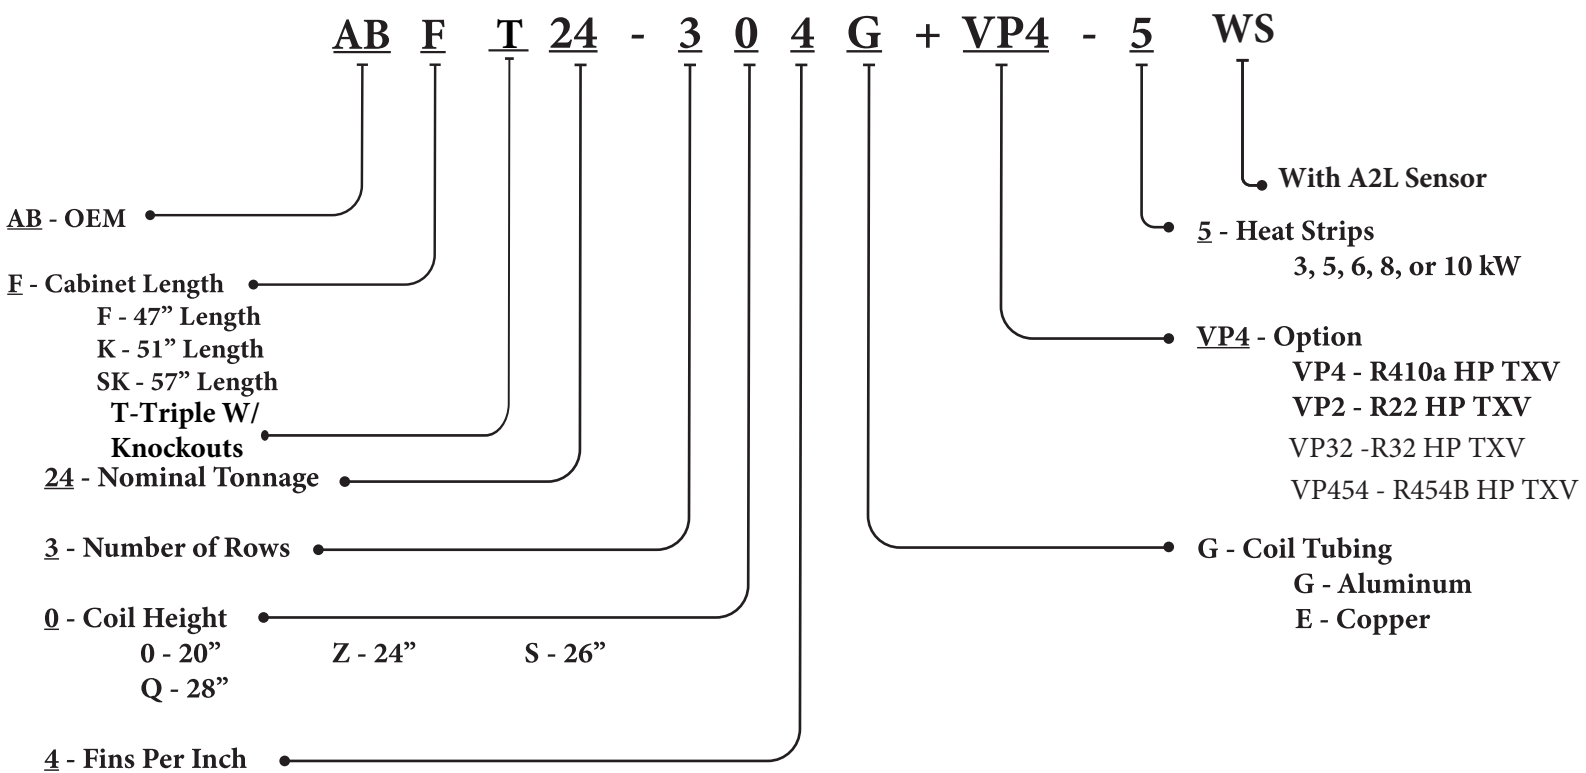

Ceiling Mounted Air Handler “AB” Series End or Triple Discharge (Mutli-Family)

**Multi-Family, Nursing Homes, Office Building, High-Rise and
Apartments Ceiling Application**

**Air Handler available in Triple or End Discharge (End, Left, or
Right)**

**Cabinet Accessories Available:
Louvered or Solid Panel**