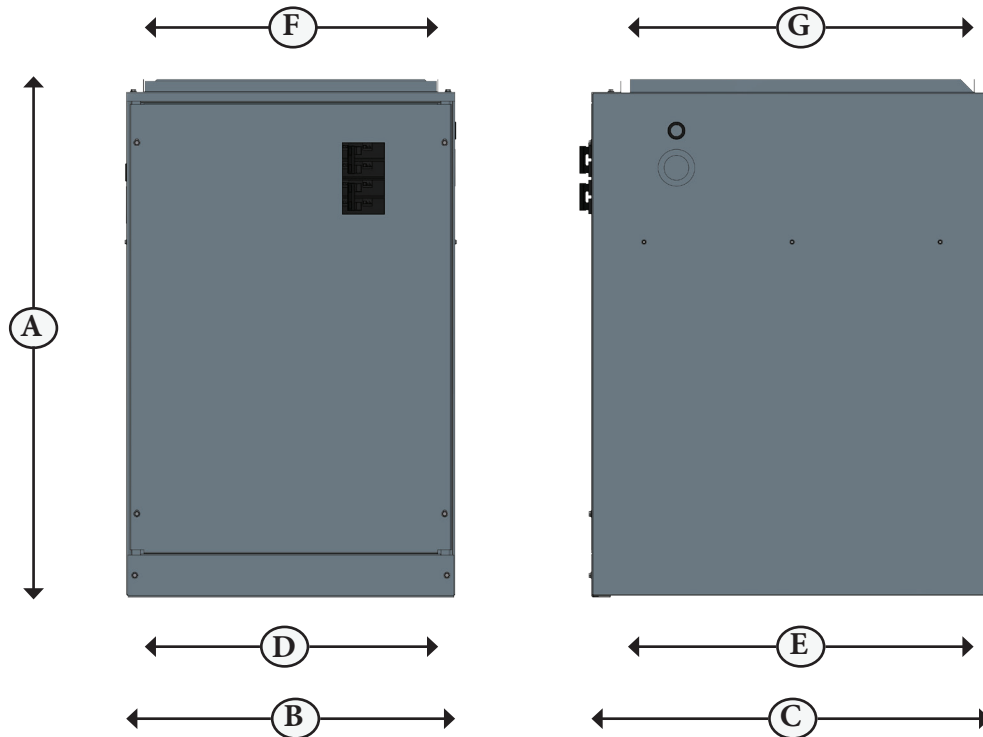

Dimensions

Cabinet Dimensions

Model	Cabinet Height A	Cabinet Width B	Cabinet Depth C	Return Width D	Return Depth E	Supply Width F	Supply Depth G
ELB 2D - 3D	25.00"	17.25"	21.50"	17.25"	19.50"	16.75"	19.25"
EFM 4D - 5D	25.00"	21.25"	21.50"	19.50"	19.50"	19.50"	19.25"