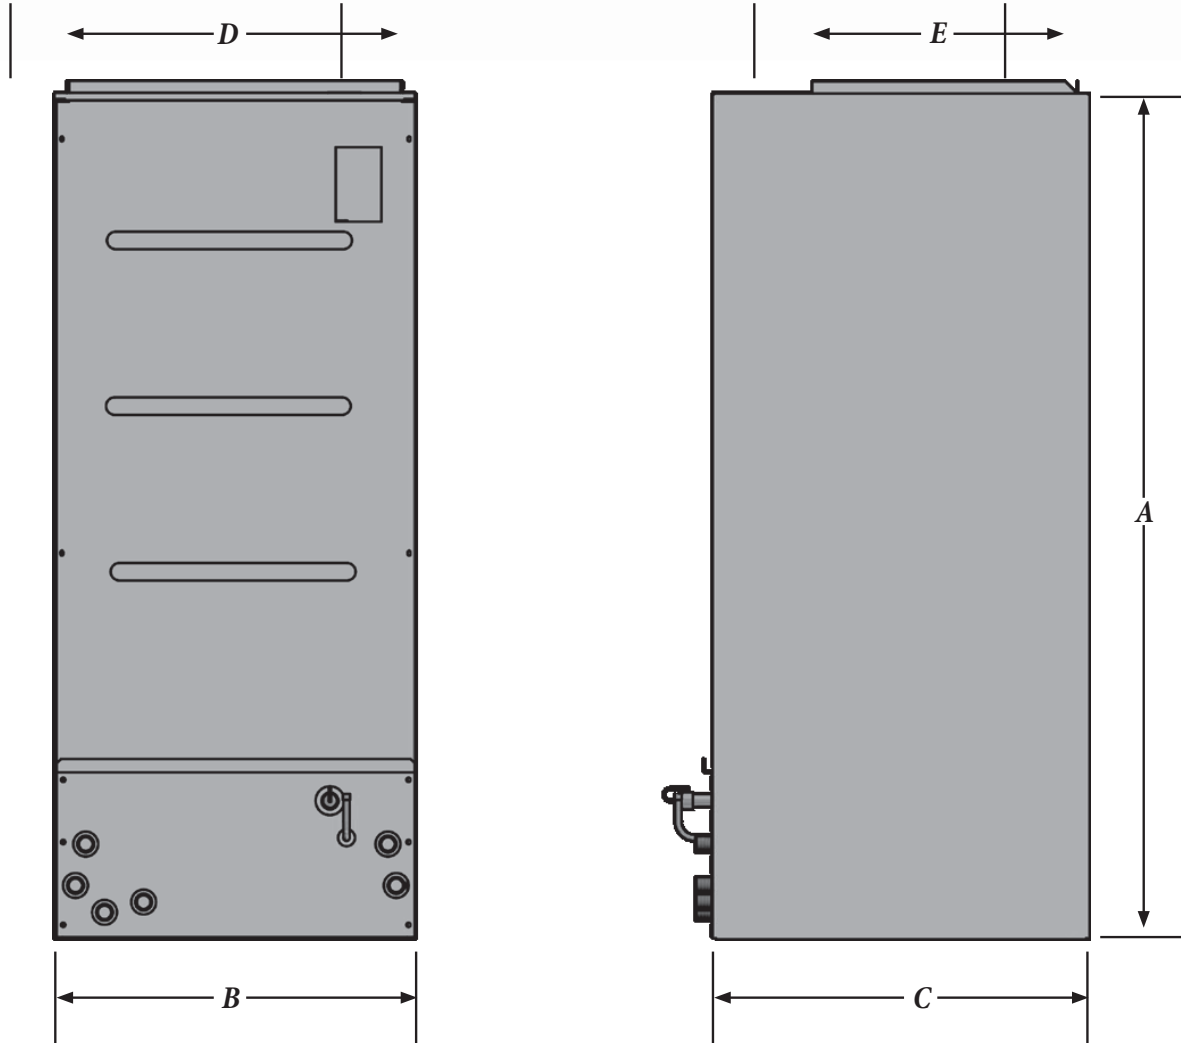

Dimensions

Cabinet Dimensions					
Model	Cabinet Height A	Cabinet Width B	Cabinet Depth C	Supply Width D	Supply Depth E
SLN (W) 18 - 48	50.00"	21.50"	24.00"	20.00"	19.25"
BLN (W) 48 - 60	54.00"	21.50"	24.00"	20.00"	19.25"
BLD (W) 48 - 60	57.00"	21.50"	26.50"	20.00"	20.00"