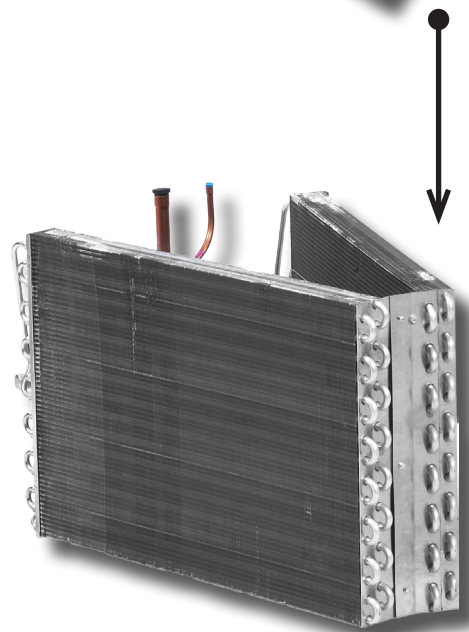

Model	Cabinet Height - A	Cabinet Width - B	Cabinet Length - C
ASLT	18.25"	20.25"	26.25"
ASLB	18.25"	20.25"	34.375"
ASLL	18.25"	20.25"	40.375"
ASFM	22.25"	20.25"	34.375"
ASFL	22.25"	20.25"	40.375"
ASKM	26.25"	20.25"	34.375"
ASKL	26.25"	20.25"	40.375"

Plenum Coils feature convenient modular construction to facilitate installation & maintenance

Auxiliary Safety Pan