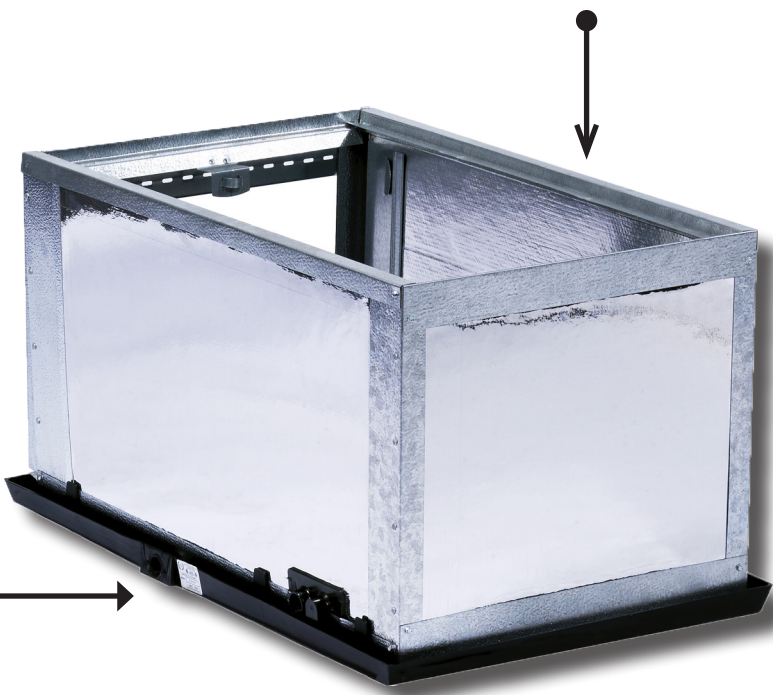

Model	Cabinet Height - A	Cabinet Width - B	Cabinet Length - C
ASLT	18.25"	20.25"	26.25"
ASLB	18.25"	20.25"	34.375"
ASLL	18.25"	20.25"	40.375"
ASFM	22.25"	20.25"	34.375"
ASFL	22.25"	20.25"	40.375"
ASKM	26.25"	20.25"	34.375"
ASKL	26.25"	20.25"	40.375"

Plenum Coils feature convenient modular construction to facilitate installation & maintenance

Auxiliary Safety Pan